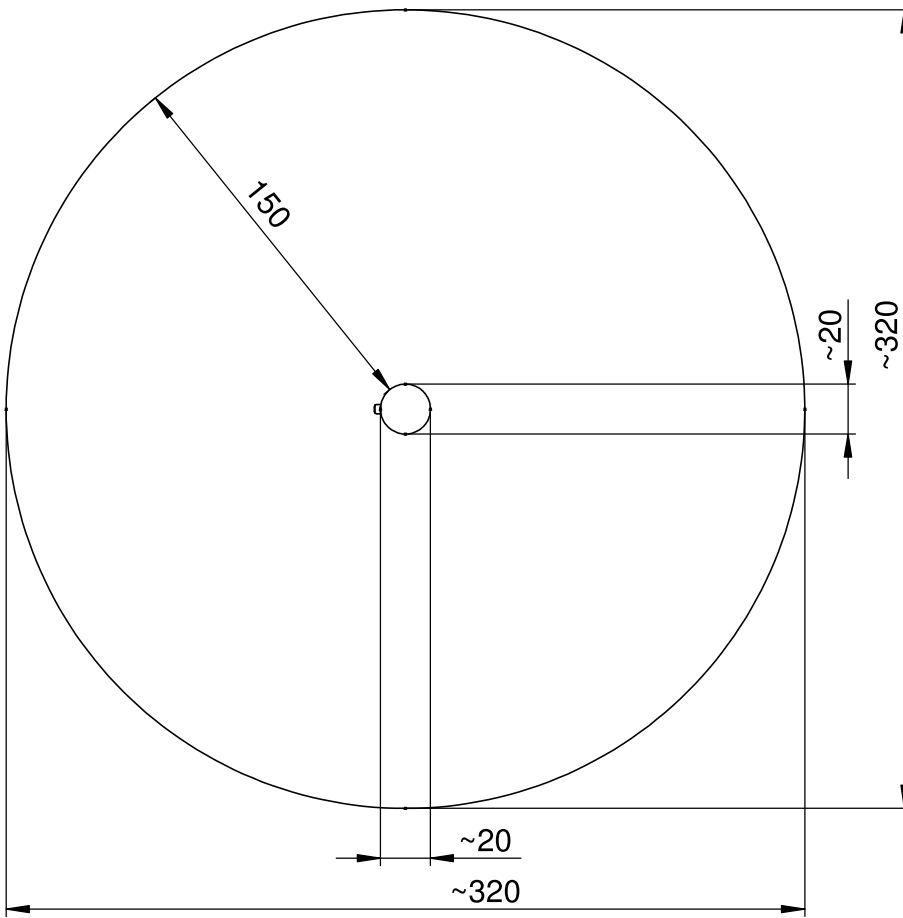

### Information about the product

Dimensions	ca. 20 x 20 cm
Safety zone	ca. 320 x 320 cm
Safety zone area	ca. 8 m <sup>2</sup>
Overall height	ca. 30 cm
Free fall height	ca. 30 cm
Amount of users	1
Product complies with EN 1176-1:2017-12	Yes
Availability of spare parts	Yes
Age range	1-12

According to EN 1176-1:2017-12 norm, the product requires applying a safety surface according to the product's free fall height.

### Functions

SCALE 1:30

**Materials**

Natural robinia wood